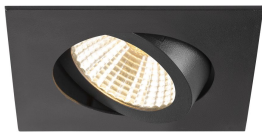

## Specifications SLV New Tria 68 Spot Aluminium Black Square 8.3W 750lm 38D - 930 Warm White | Cutout 68mm - Best Colour Rendering - Dimmable

[View Product](#)

### Technical Information

Technology	LED Integrated
Voltage (V)	220-240
Dimmable	Dimmable
Colour Code	930 Warm White
Colour temperature (Kelvin)	3000 Warm White
Colour Rendering (Ra)	90-99
Colour of Light	White
Light colour options	Single Color
Luminous Efficacy (lm/W)	90.4
Beam Angle (degree)	38
Product Type Category	LED spotlight

### Fixture Information

Mounting Method	Recessed
Cut out (mm)	68
Optical Cover	Other
IP-rating	IP20
Operating Temperature	-20 to +35
Housing	Aluminium
Colour of the Fixture	Black
Emergency Lighting	No Emergency Unit
Tiltable	No
Fixture Connection	PI [Push-in connector 3-pole]
Series	New Tria