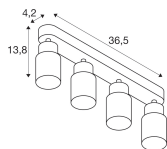

Specifications SLV Puri 2.0 Aluminium Spot White | Suitable for 4x GU10

[View Product](#)

General Information

SKU	260611
EAN	4024163293808
Brand	SLV
Manufacturer Name	PURI 2.0 Tube, wand- en plafondopbouwarmatuur, long, 4x max. 6W GU10,
Any Lamp all-in warranty	5 Years
Average Lifetime (h)	0

Technical Information

Technology	Fixture with Socket
Voltage (V)	220-240
Dimmable	Dimmable when using a Dimmable Bulb
Suitable for	GU10
Including bulb	No
Amount of bulbs required	4
Maximum Wattage Rating	6
Tiltable	Yes
Mounting Method	Ceiling, Wall mounted
Emergency Lighting	No Emergency Unit
Product Type Category	Decorative Lighting with Socket