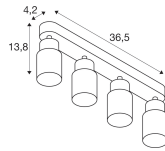

Specifications SLV Puri 2.0 Aluminium Spot Black | Suitable for 4x GU10

[View Product](#)

General Information

SKU	260604
EAN	4024163293822
Brand	SLV
Manufacturer Name	PURI 2.0 Tube, wand- en plafondopbouwarmatuur, long, 4x max. 6W GU10,
Any Lamp all-in warranty	5 Years
Average Lifetime (h)	0

Technical Information

Technology	Fixture with Socket
Voltage (V)	220-240
Dimmable	Dimmable when using a Dimmable Bulb
Suitable for	GU10
Including bulb	No
Amount of bulbs required	4
Maximum Wattage Rating	6
Tiltable	Yes
Mounting Method	Ceiling, Wall mounted
Emergency Lighting	No Emergency Unit
Product Type Category	Decorative Lighting with Socket