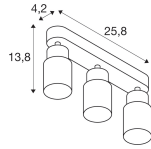

[View Product](#)

General Information

SKU	260585
EAN	4024163294065
Brand	SLV
Manufacturer Name	PURI 2.0 Tube, wand- en plafondopbouwarmatuur, long, 3x max. 6W GU10,
Any Lamp all-in warranty	5 Years
Average Lifetime (h)	0

Technical Information

Technology	Fixture with Socket
Voltage (V)	220-240
Dimmable	Dimmable when using a Dimmable Bulb
Suitable for	GU10
Including bulb	No
Amount of bulbs required	3
Maximum Wattage Rating	6
Tiltable	Yes
Mounting Method	Ceiling, Wall mounted
Emergency Lighting	No Emergency Unit
Product Type Category	Decorative Lighting with Socket