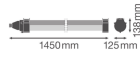

Specifications Ledvance Waterproof Batten Damp Proof Max PC 43W 6500lm - 840 Cool White | 120cm - Replaces 2x36W

[View Product](#)

General Information

| | |
|--------------------------|------------------------------------|
| SKU | 254990 |
| EAN | 4058075849815 |
| Brand | Ledvance |
| Manufacturer Name | DP MAX 1200 S 43W 840 VW IP69 LEDV |
| Any Lamp all-in warranty | 5 Years |
| Average Lifetime (h) | 100000 |

Technical Information

| | |
|-----------------------------|-----------------------|
| Technology | LED Integrated |
| Voltage (V) | 220-240 |
| Dimmable | Not Dimmable |
| Colour of Light | White |
| Colour Code | 840 Cool White |
| Colour temperature (Kelvin) | 4000 Cool White |
| Colour Rendering (Ra) | 80-89 |
| Light colour options | Single Color |
| Luminous Efficacy (lm/W) | 151 |
| Power factor | >0.70 |
| Length | 120cm |
| Product Type Category | LED Waterproof Batten |

Fixture Information

| | |
|------------------------|------------------------|
| Mounting Method | Surface |
| Fixture Connection | PI [Push-in connector] |
| Optical Cover | Opal |
| IP-rating | IP66 |
| Impact Protection (IK) | IK10 - 20 joules |
| Operating Temperature | -25 to +45 |
| Housing | PC (Polycarbonate) |
| Colour of the Fixture | Grey |
| Emergency Lighting | No Emergency Unit |

Dimensions

| | |
|-------------|------|
| Length (mm) | 1450 |
| Width (mm) | 125 |
| Height (mm) | 138 |

Sensor Information

| | |
|----------------|-----------|
| Type of sensor | No Sensor |
|----------------|-----------|