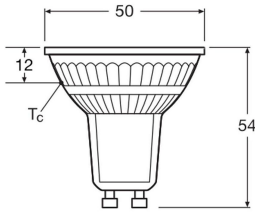

## Specifications Ledvance LED Reflector GU10 PAR16 3.7W 350lm 36d - 840 Cool White | Replaces 35W

[View Product](#)

### Technical Information

Technology	LED
Product Type Category	GU10 LED
Voltage (V)	220-240
Beam Angle (degree)	36
Dimmable	Not Dimmable
Cap / Base	GU10
Colour Code	840 Cool White
Colour temperature (Kelvin)	4000 Cool White
Colour Rendering (Ra)	80-89
Colour of Light	White

## Dimensions

---

Length (mm)                      54

Diameter (mm)                      50

Shape                      Reflector

Exact shape                      PAR16